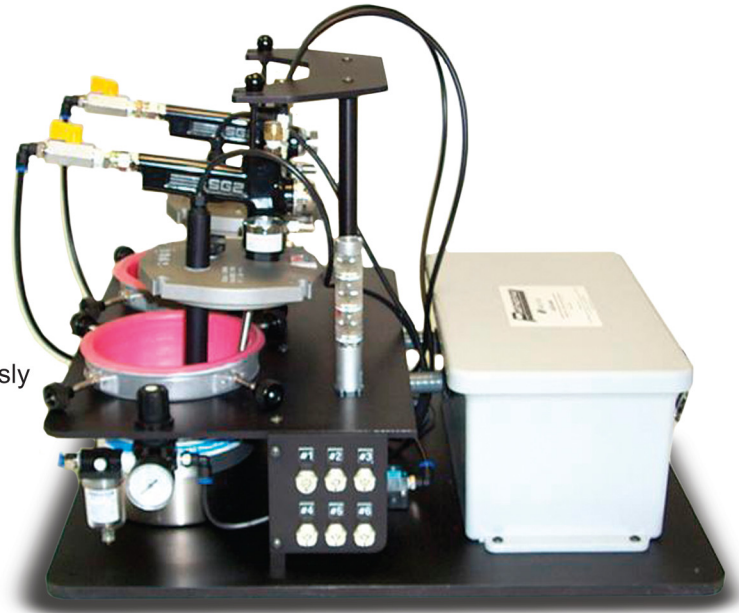

Proprietary Pressure Pot Systems

Manual adhesive applicators for clamshell sealing.

Simpl-Shot® places any Simpl-Sealant® adhesive precisely where you need it-- from button pockets to sidewall applications; using brushes, needles or custom designed milled plastic nebs to fit directly into your clamshell grooves. Available in two models.

MODEL: ADS-600

- Dual 64 oz. pressure pots
- Continuous usage provided by automatic changeover to 2nd pot
- Indicator lights show:
 - (1) pot in use
 - (2) low fluid levels, and
 - (3) changeover sequence
- Can handle 1 to 6 valves simultaneously
- Reusable/replaceable inner linings
- Hand-held on/off controls
- Requires air and 110 volt electricity

MODEL: ADS-400

- One 64 oz. pressure pot
- Requires air
- Can handle 1 to 4 valves simultaneously
- Reusable/replaceable inner linings
- Hand-held on/off controls