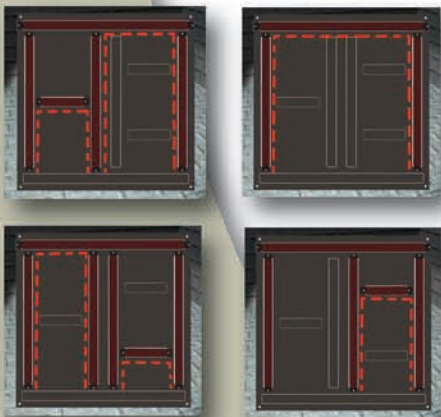

## Adjustable Adhesive Application System

*Custom slide-tray for applying Simpl-Sealant®  
in a variety of configurations.*

Simpl-Slide® trays are the basic entry-level Simpl-Sealant® applicators for very small packaging operations. Standard or custom models (designed to the specifications of your package) are available. All models are adjustable to accommodate a variety of clamshell sizes and configurations.

### FEATURES

- Holds 48 oz. (1.5 liters) of Simpl-Sealant® adhesive
- Adhesive is “wicked up” to hidden sidewalls that transfer the sealant to sidewalls of plastic package
- Fast, clean, easy-to-use operation