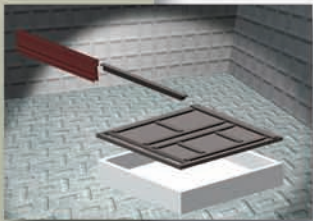

## Adjustable Adhesive Application System

*Custom slide-tray for applying Simpl-Sealant®  
in a variety of configurations.*

Simpl-Slide® trays are the basic entry-level Simpl-Sealant® applicators for very small packaging operations. Standard or custom models (designed to the specifications of your package) are available. All models are adjustable to accommodate a variety of clamshell sizes and configurations.

### FEATURES

- Holds 48 oz. (1.5 liters) of Simpl-Sealant® adhesive
- Adhesive is “wicked up” to hidden sidewalls that transfer the sealant to sidewalls of plastic package
- Fast, clean, easy-to-use operation