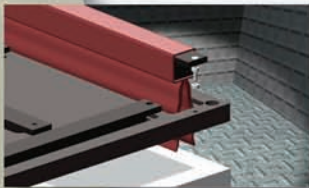

## Adjustable Adhesive Application System

*Custom slide-tray for applying Simpl-Sealant®  
in a variety of configurations.*

Simpl-Slide® trays are the basic entry-level Simpl-Sealant® applicators for very small packaging operations. Standard or custom models (designed to the specifications of your package) are available. All models are adjustable to accommodate a variety of clamshell sizes and configurations.

### FEATURES

- Holds 48 oz. (1.5 liters) of Simpl-Sealant® adhesive
- Adhesive is “wicked up” to hidden sidewalls that transfer the sealant to sidewalls of plastic package
- Fast, clean, easy-to-use operation