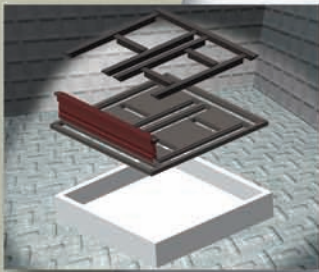

## Adjustable Adhesive Application System

*Custom slide-tray for applying Simpl-Sealant®  
in a variety of configurations.*

Simpl-Slide® trays are the basic entry-level Simpl-Sealant® applicators for very small packaging operations. Standard or custom models (designed to the specifications of your package) are available. All models are adjustable to accommodate a variety of clamshell sizes and configurations.

### FEATURES

- Holds 48 oz. (1.5 liters) of Simpl-Sealant® adhesive
- Adhesive is “wicked up” to hidden sidewalls that transfer the sealant to sidewalls of plastic package
- Fast, clean, easy-to-use operation