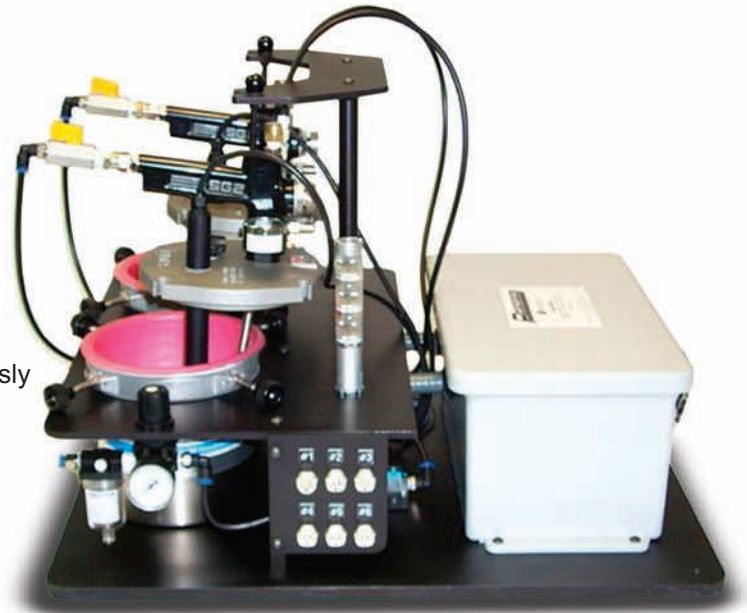

Proprietary Pressure Pot Systems

Manual adhesive applicators for clamshell sealing.

Simpl-Shot® places any Simpl-Sealant® adhesive precisely where you need it-- from button pockets to sidewall applications; using brushes, needles or custom designed milled plastic nebs to fit directly into your clamshell grooves. Available in two models.

MODEL: ADS-600

- Dual 64 oz. pressure pots
- Continuous usage provided by automatic changeover to 2nd pot
- Indicator lights show:
 - (1) pot in use
 - (2) low fluid levels, and
 - (3) changeover sequence
- Can handle 1 to 6 valves simultaneously
- Reusable/replaceable inner linings
- Hand-held on/off controls
- Requires air and 110 volt electricity

MODEL: ADS-400

- One 64 oz. pressure pot
- Requires air
- Can handle 1 to 4 valves simultaneously
- Reusable/replaceable inner linings
- Hand-held on/off controls