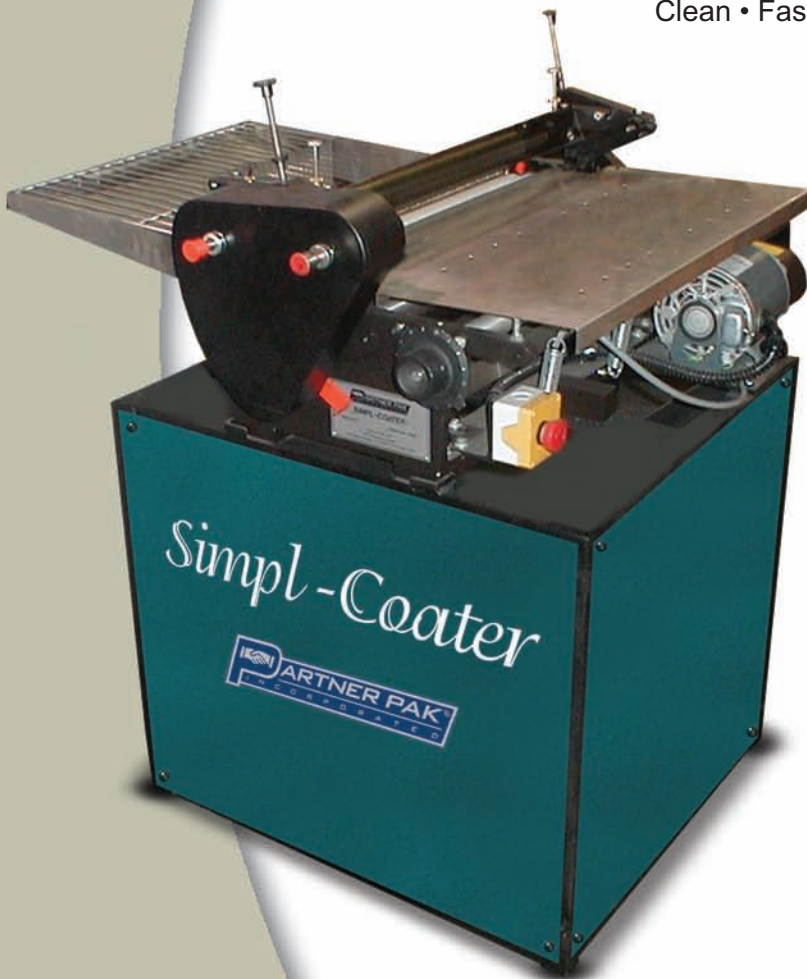

*Simpl-Coater*TM

Adhesive Dispensing System *Semi-automated system for a variety of applications.*

Motorized, semi-automatic coater that accurately and consistently dispenses and applies Simpl-Sealant[®] adhesive to clamshells.

Height adjustable to fit various clamshell sizes.

Clean • Fast • Economical

STANDARD SPECIFICATIONS:

- 18" wide bottom roller
- 110 volts, 5.6 amps
- Height adjustment to fit clamshells up to 5.75 inches thick
- Emergency shut-off switch & finger guard
- Rack with drip-pan and stand
- Optional accessories available, including ring kits for different style packages, and adjustable table guides